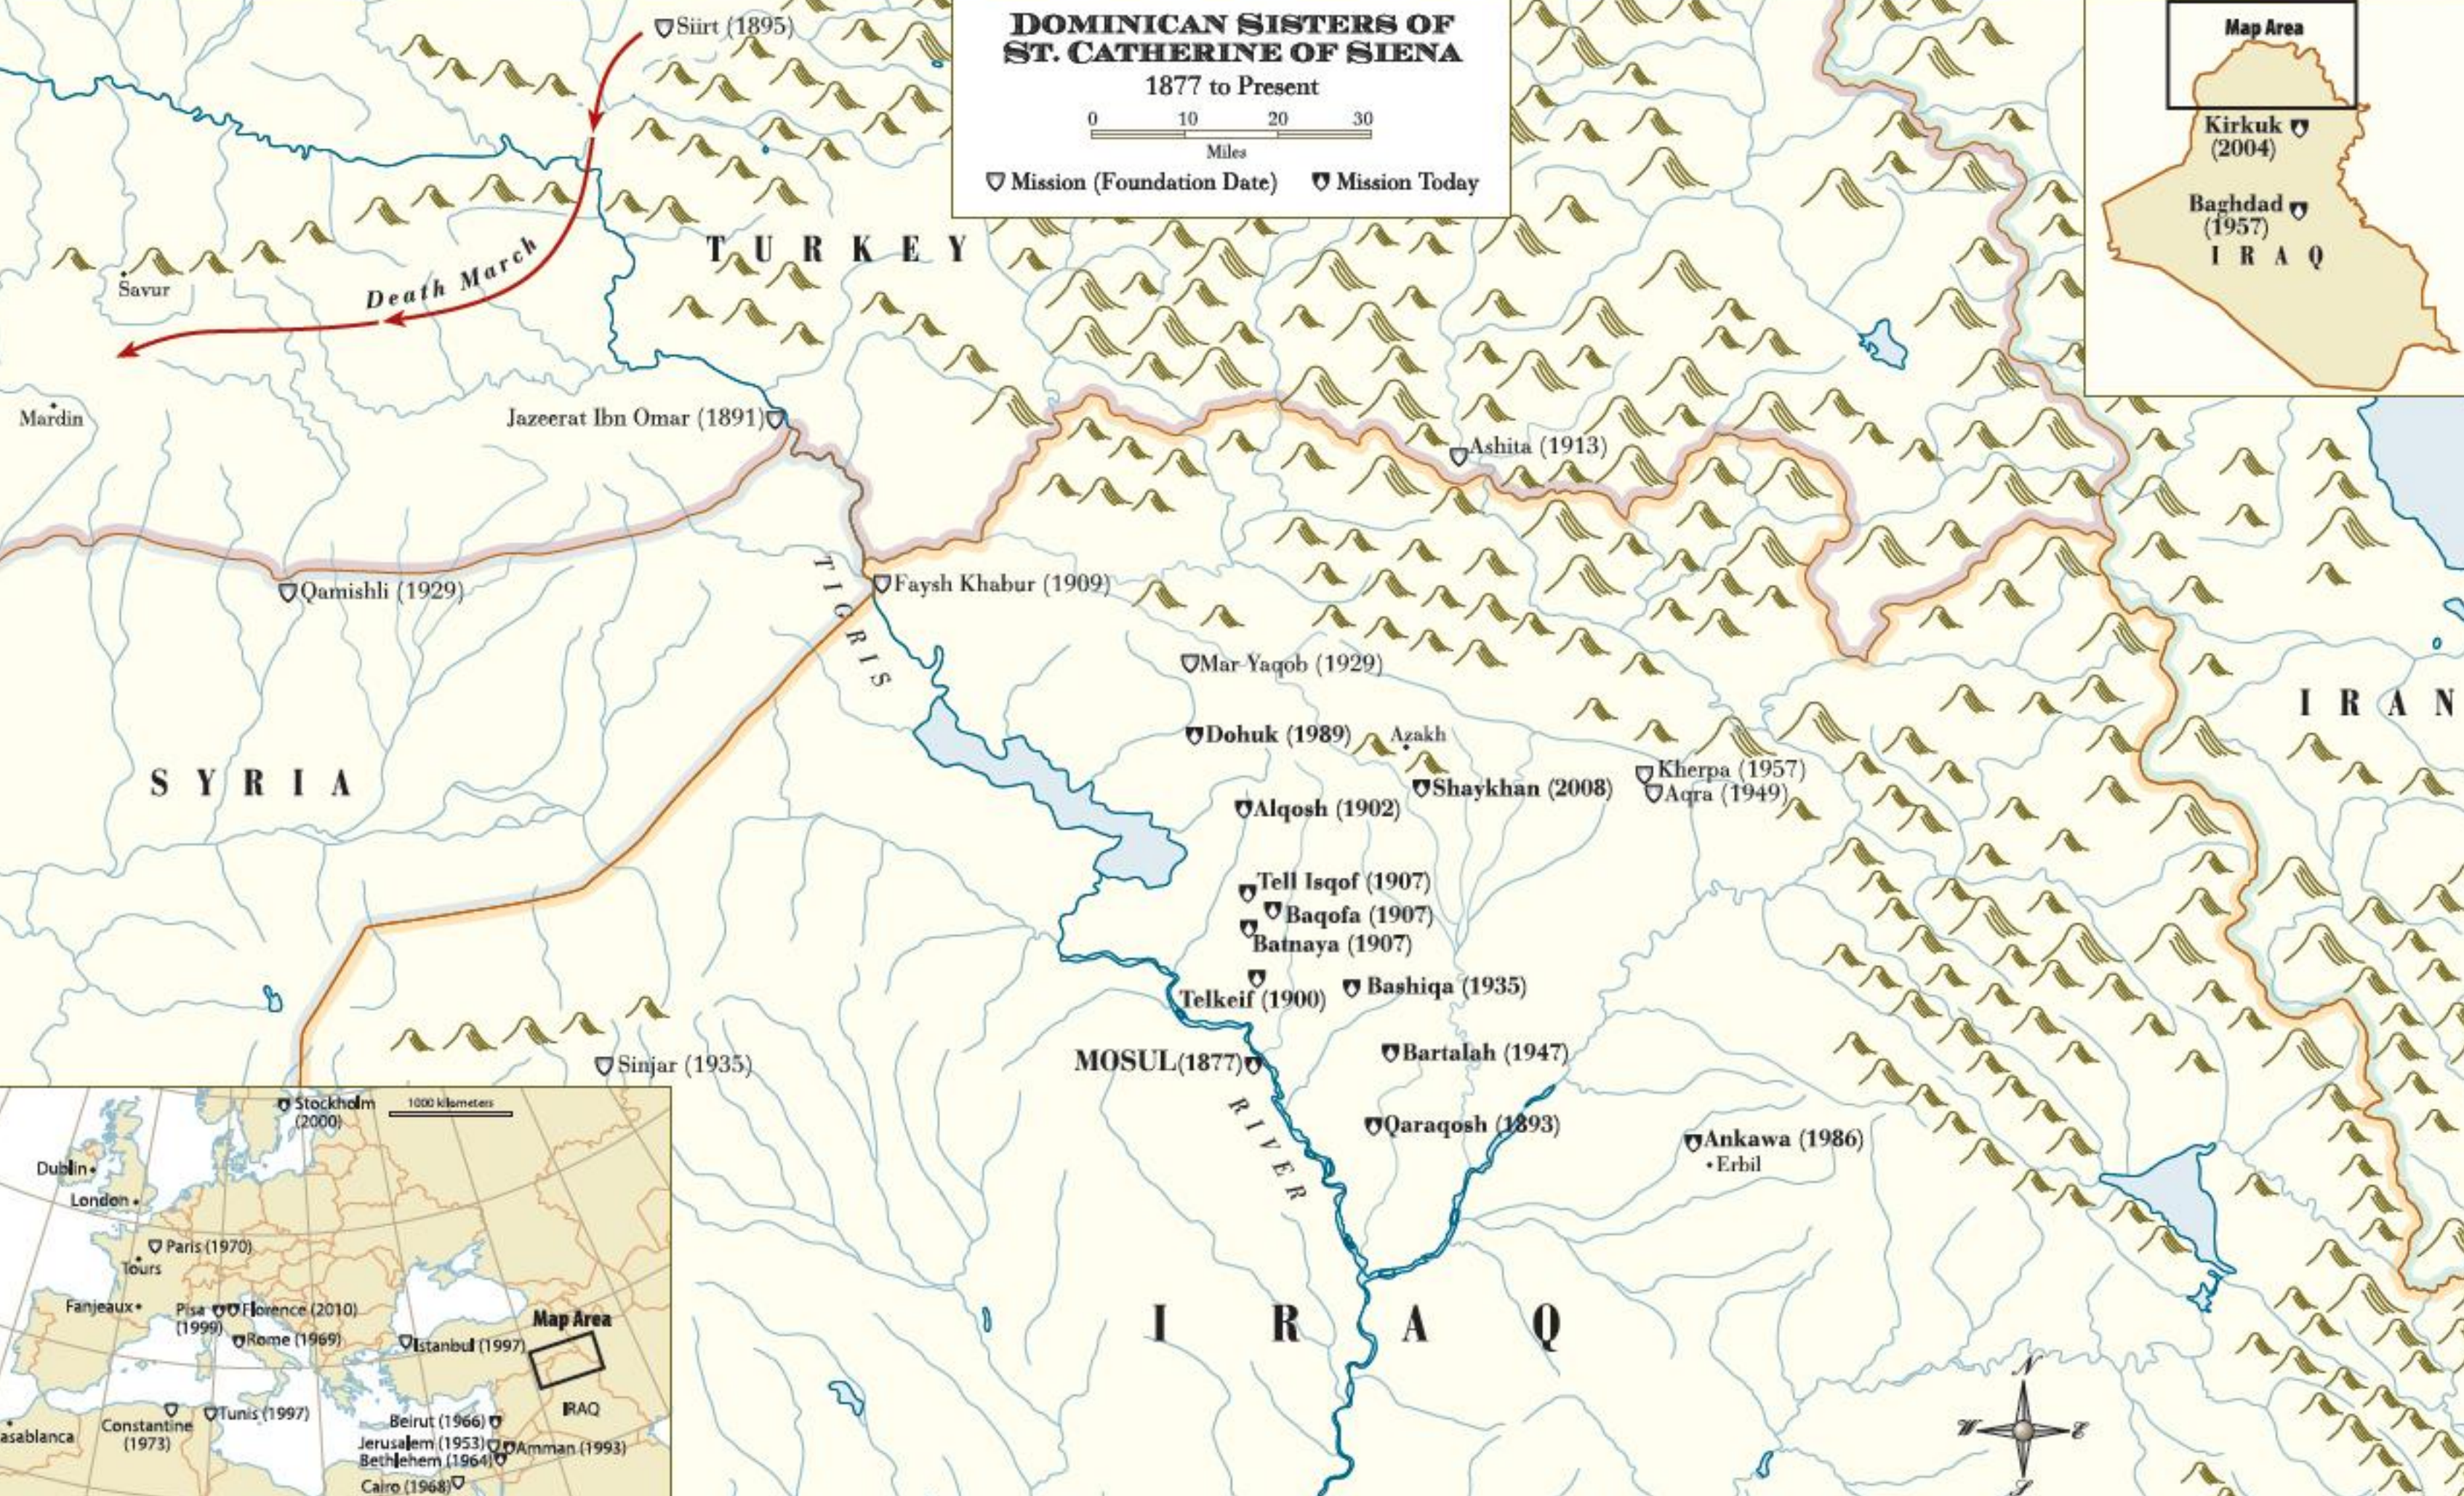

DOMINICAN SISTERS OF ST. CATHERINE OF SIENA

1877 to Present

0 10 20 30

Miles

☐ Mission (Foundation Date) ☐ Mission Today

Map Area

Kirkuk (2004)

Baghdad (1957)

I R A Q

S Y R I A

T U R K E Y

I R A N

I R A Q

T I G R I S

M O S U L (1877)
R I V E R

Death March

Jazeerat Ibn Omar (1891)

Ashita (1913)

Qamishli (1929)

Faysh Khabur (1909)

Mar-Yaqob (1929)

Dohuk (1989)

Shaykhan (2008)

Kherpa (1957)

Qaraqosh (1893)

Ankawa (1986)

Erbil

Sinjar (1935)

Stockholm (2000)

1000 kilometers

Dublin

London